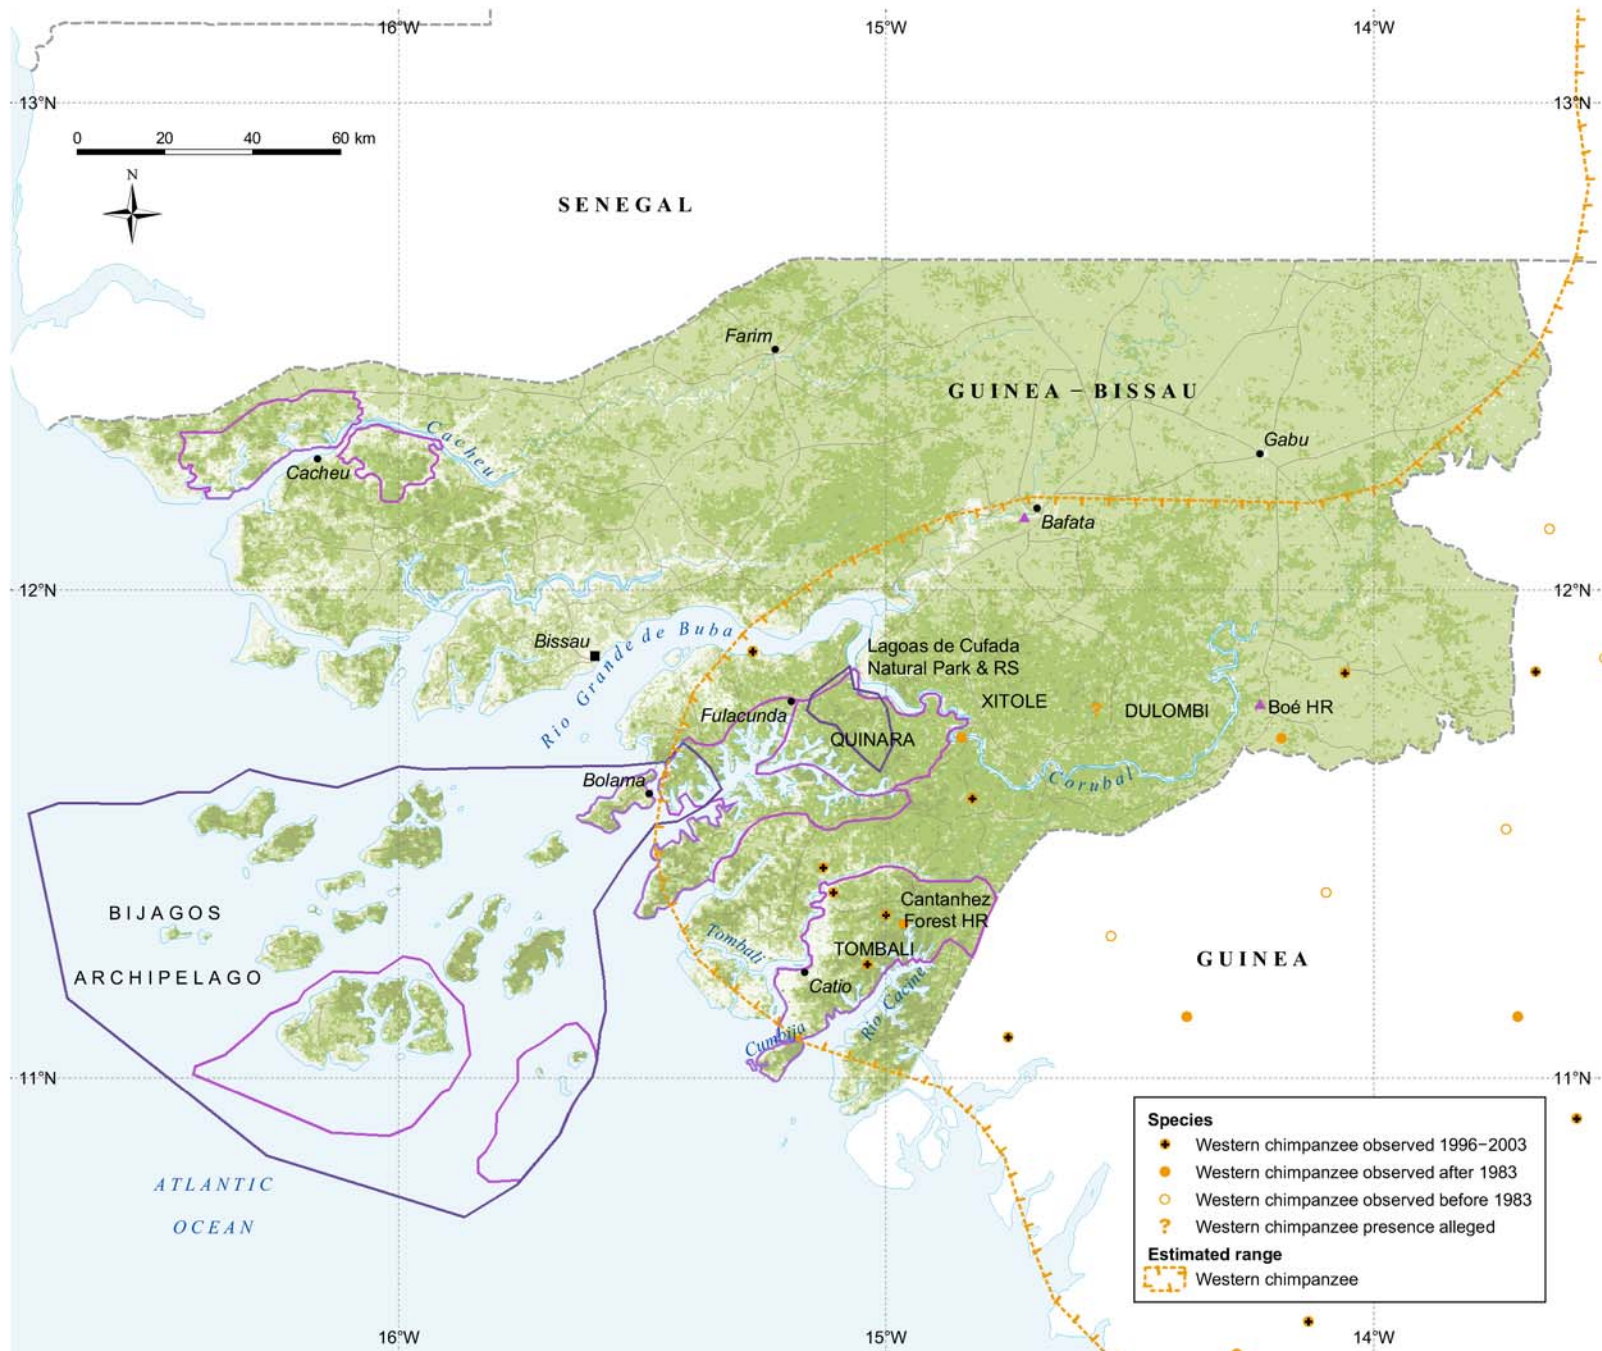

Chimpanzee Distribution in Guinea-Bissau

Species

- ★ Western chimpanzee observed 1996–2003
- ★ Western chimpanzee observed after 1983
- ★ Western chimpanzee observed before 1983
- ▲ Western chimpanzee presence alleged

Estimated range

- Western chimpanzee

Compiled by M. Doughty, July 2004