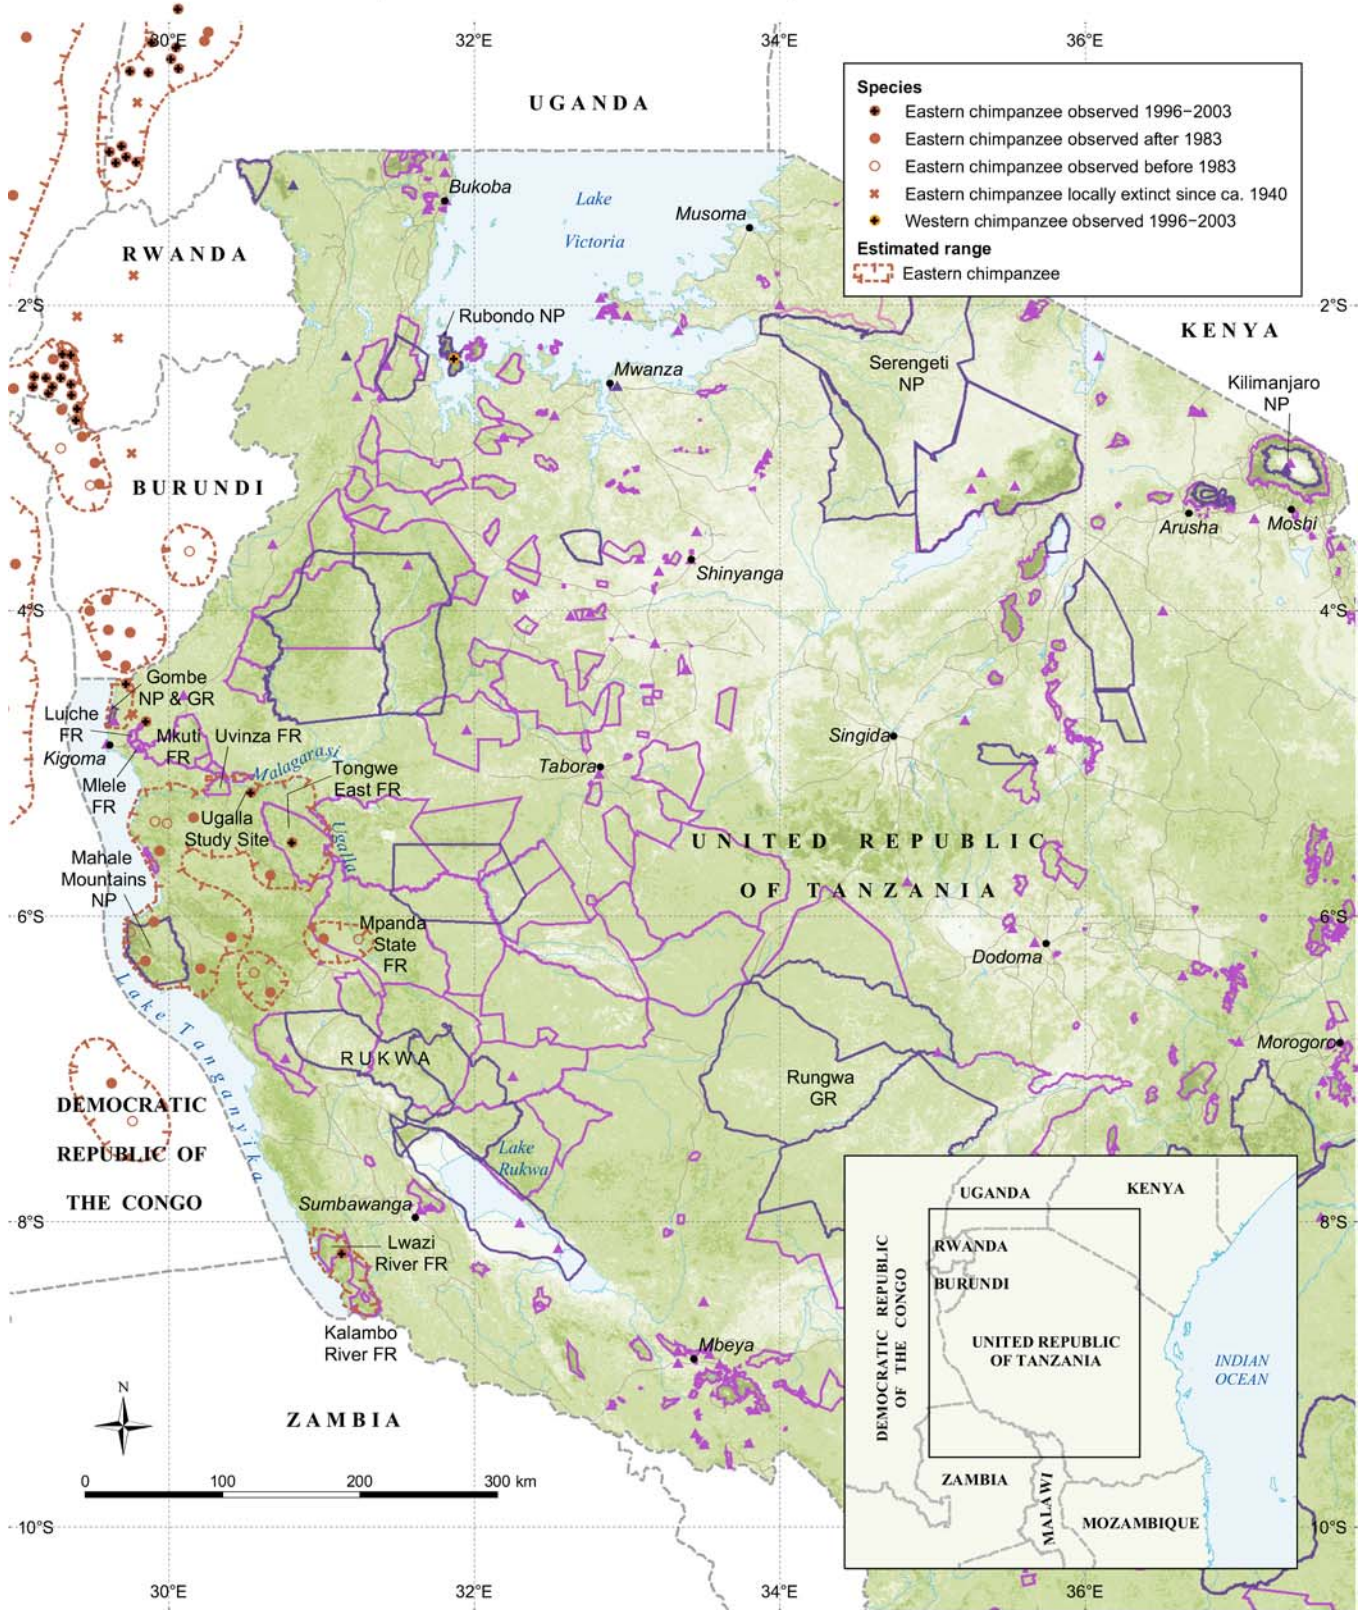

Chimpanzee distribution in United Republic of Tanzania